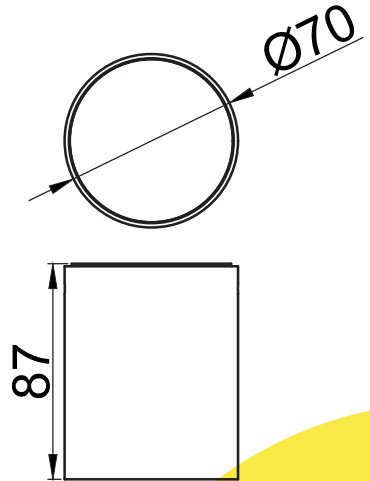

OUTDOOR LIGHT CEILING MOUNTED

TECHNICAL SHEET
KL-C003

KEYLIGHT

SPAIN

PRODUCTOS DE ILUMINACION

FEATURES

- 220-240V
- CE ROHS Certified
- Aluminum die-casting body
- PC Diffuser
- 3-years warranty

SPECIFICATIONS

Product Code	KL-C003
Power	7W
Input Voltage	AC 220-240V
LED Color Option	2700-6500k
CRI	80
Luminous Flux	580 lm
Beam Angle	38°
Power Factor	>0.8
Working Temp	-20°C ~ 40°C
Material	Aluminum body + Tempered glass diffuser
Finishing Colors	White / Silver / Dark Grey / Black
IP Rating	IP54
Dimensions	70*87mm
Warranty	3 years